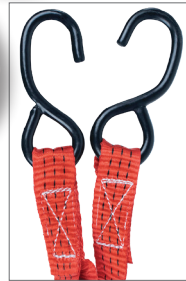

# Adjustable-Length Nylon Tie Downs with Cambuckle & S-Hooks, 4 Pack

Customizable length for more secure loads

- Rugged & reliable for long life & usage both inside trucks & outside on truck beds
- 1" wide, reinforced nylon straps with steel S-hooks to secure cargo
- 4-1/3" hooks are plastic coated for greater durability & to prevent damage to cargo; hooks are looped through strapping as well as secured with double stitching for greater holding power
- Metal cambuckle adjusts for quick & easy tightening to hold load securely

MT10210 | UPC: N/A

Trusted by moving professionals for decades, Monster Trucks supplies a wide variety of rugged and durable moving supplies.

These Nylon Tie Downs with Cambuckle, 4 pack, have steel S hooks on each end to secure loads in place. They adjust from 1 ft. to 6 ft. in length and will secure loads up to 317 lbs.

#### Product Dimensions (each):

Length ... adjustable from 1 ft. - 6 ft.  
Width ..... 1 in.  
Weight ..... 0.75 lbs.  
Workload limit ..... 317 lbs.  
Min. break strength ..... 951 lbs.

Shippable to: US, Canada and Mexico